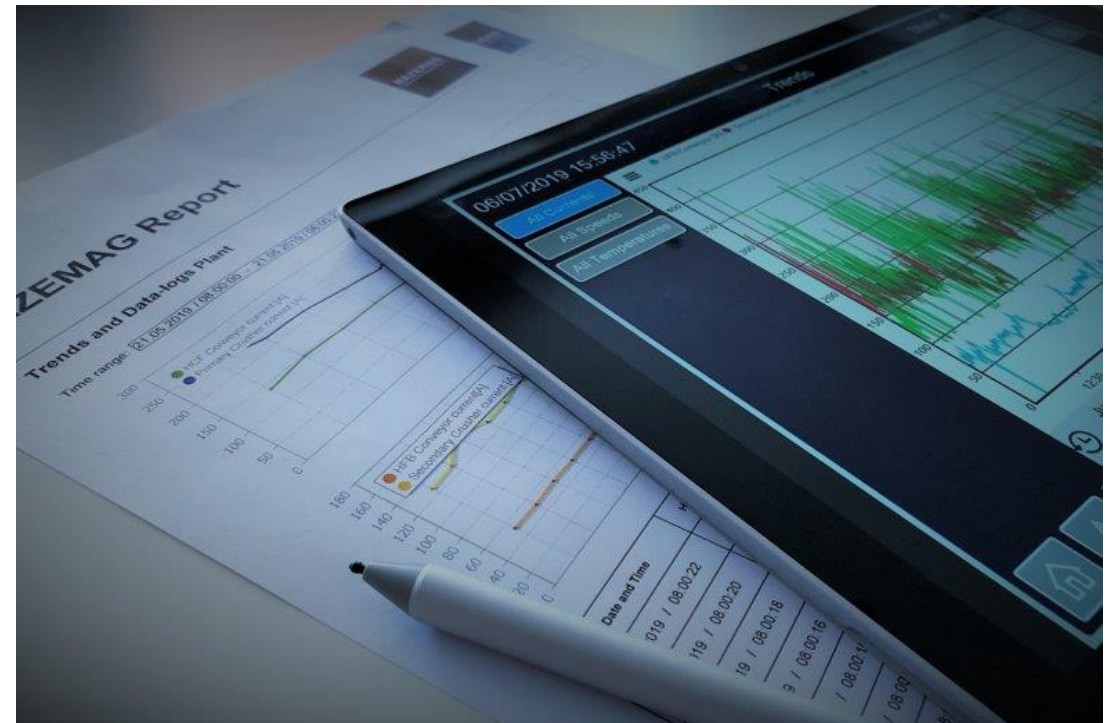

[HAZconnect. HAZ]

HAZEMAG

**Experience.
Innovation.
Results.**

Crushing | Screening | Feeding

HAZconnect

Visualize the performance of your HAZEMAG equipment and plant worldwide, at any time

- Data storage of machine performance
- Data availability everywhere
- For single machines and plants
- Reports
- Analysis

Bundles

- Analysis Bundle
 - Condition monitoring
 - Machine learning
- Reports Bundle
 - Tailored Reporting
 - Mobile Reporting
 - Cloud Database
- Connectivity Bundle
 - Basic Connectivity
 - Data integration
 - Mobile App
 - Cloud Remote Connection