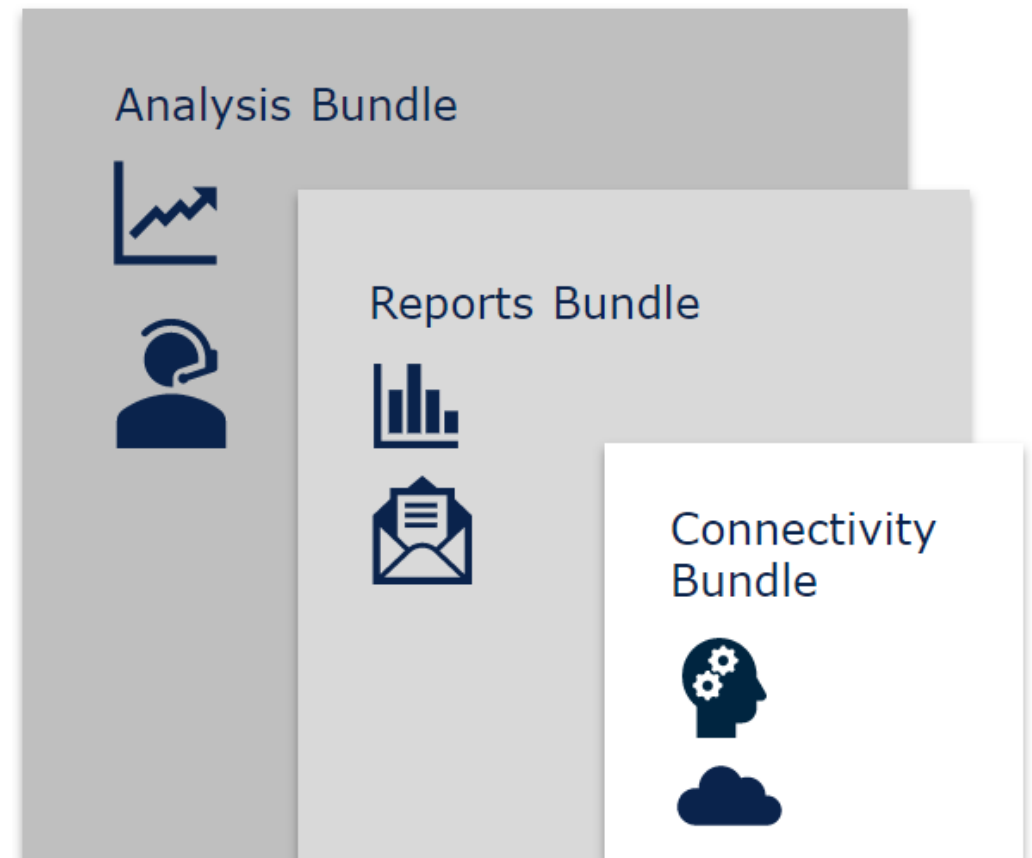

[HAZconnect. HAZ]

HAZEMAG

**Experience.
Innovation.
Results.**

Crushing | Screening | Feeding

HAZconnect

Visualize the performance of your HAZEMAG equipment and plant worldwide, at any time

- Data storage of machine performance
- Data availability everywhere
- For single machines and plants
- Reports
- Analysis

Bundles

- Analysis Bundle
 - Condition monitoring
 - Machine learning
- Reports Bundle
 - Tailored Reporting
 - Mobile Reporting
 - Cloud Database
- Connectivity Bundle
 - Basic Connectivity
 - Data integration
 - Mobile App
 - Cloud Remote Connection